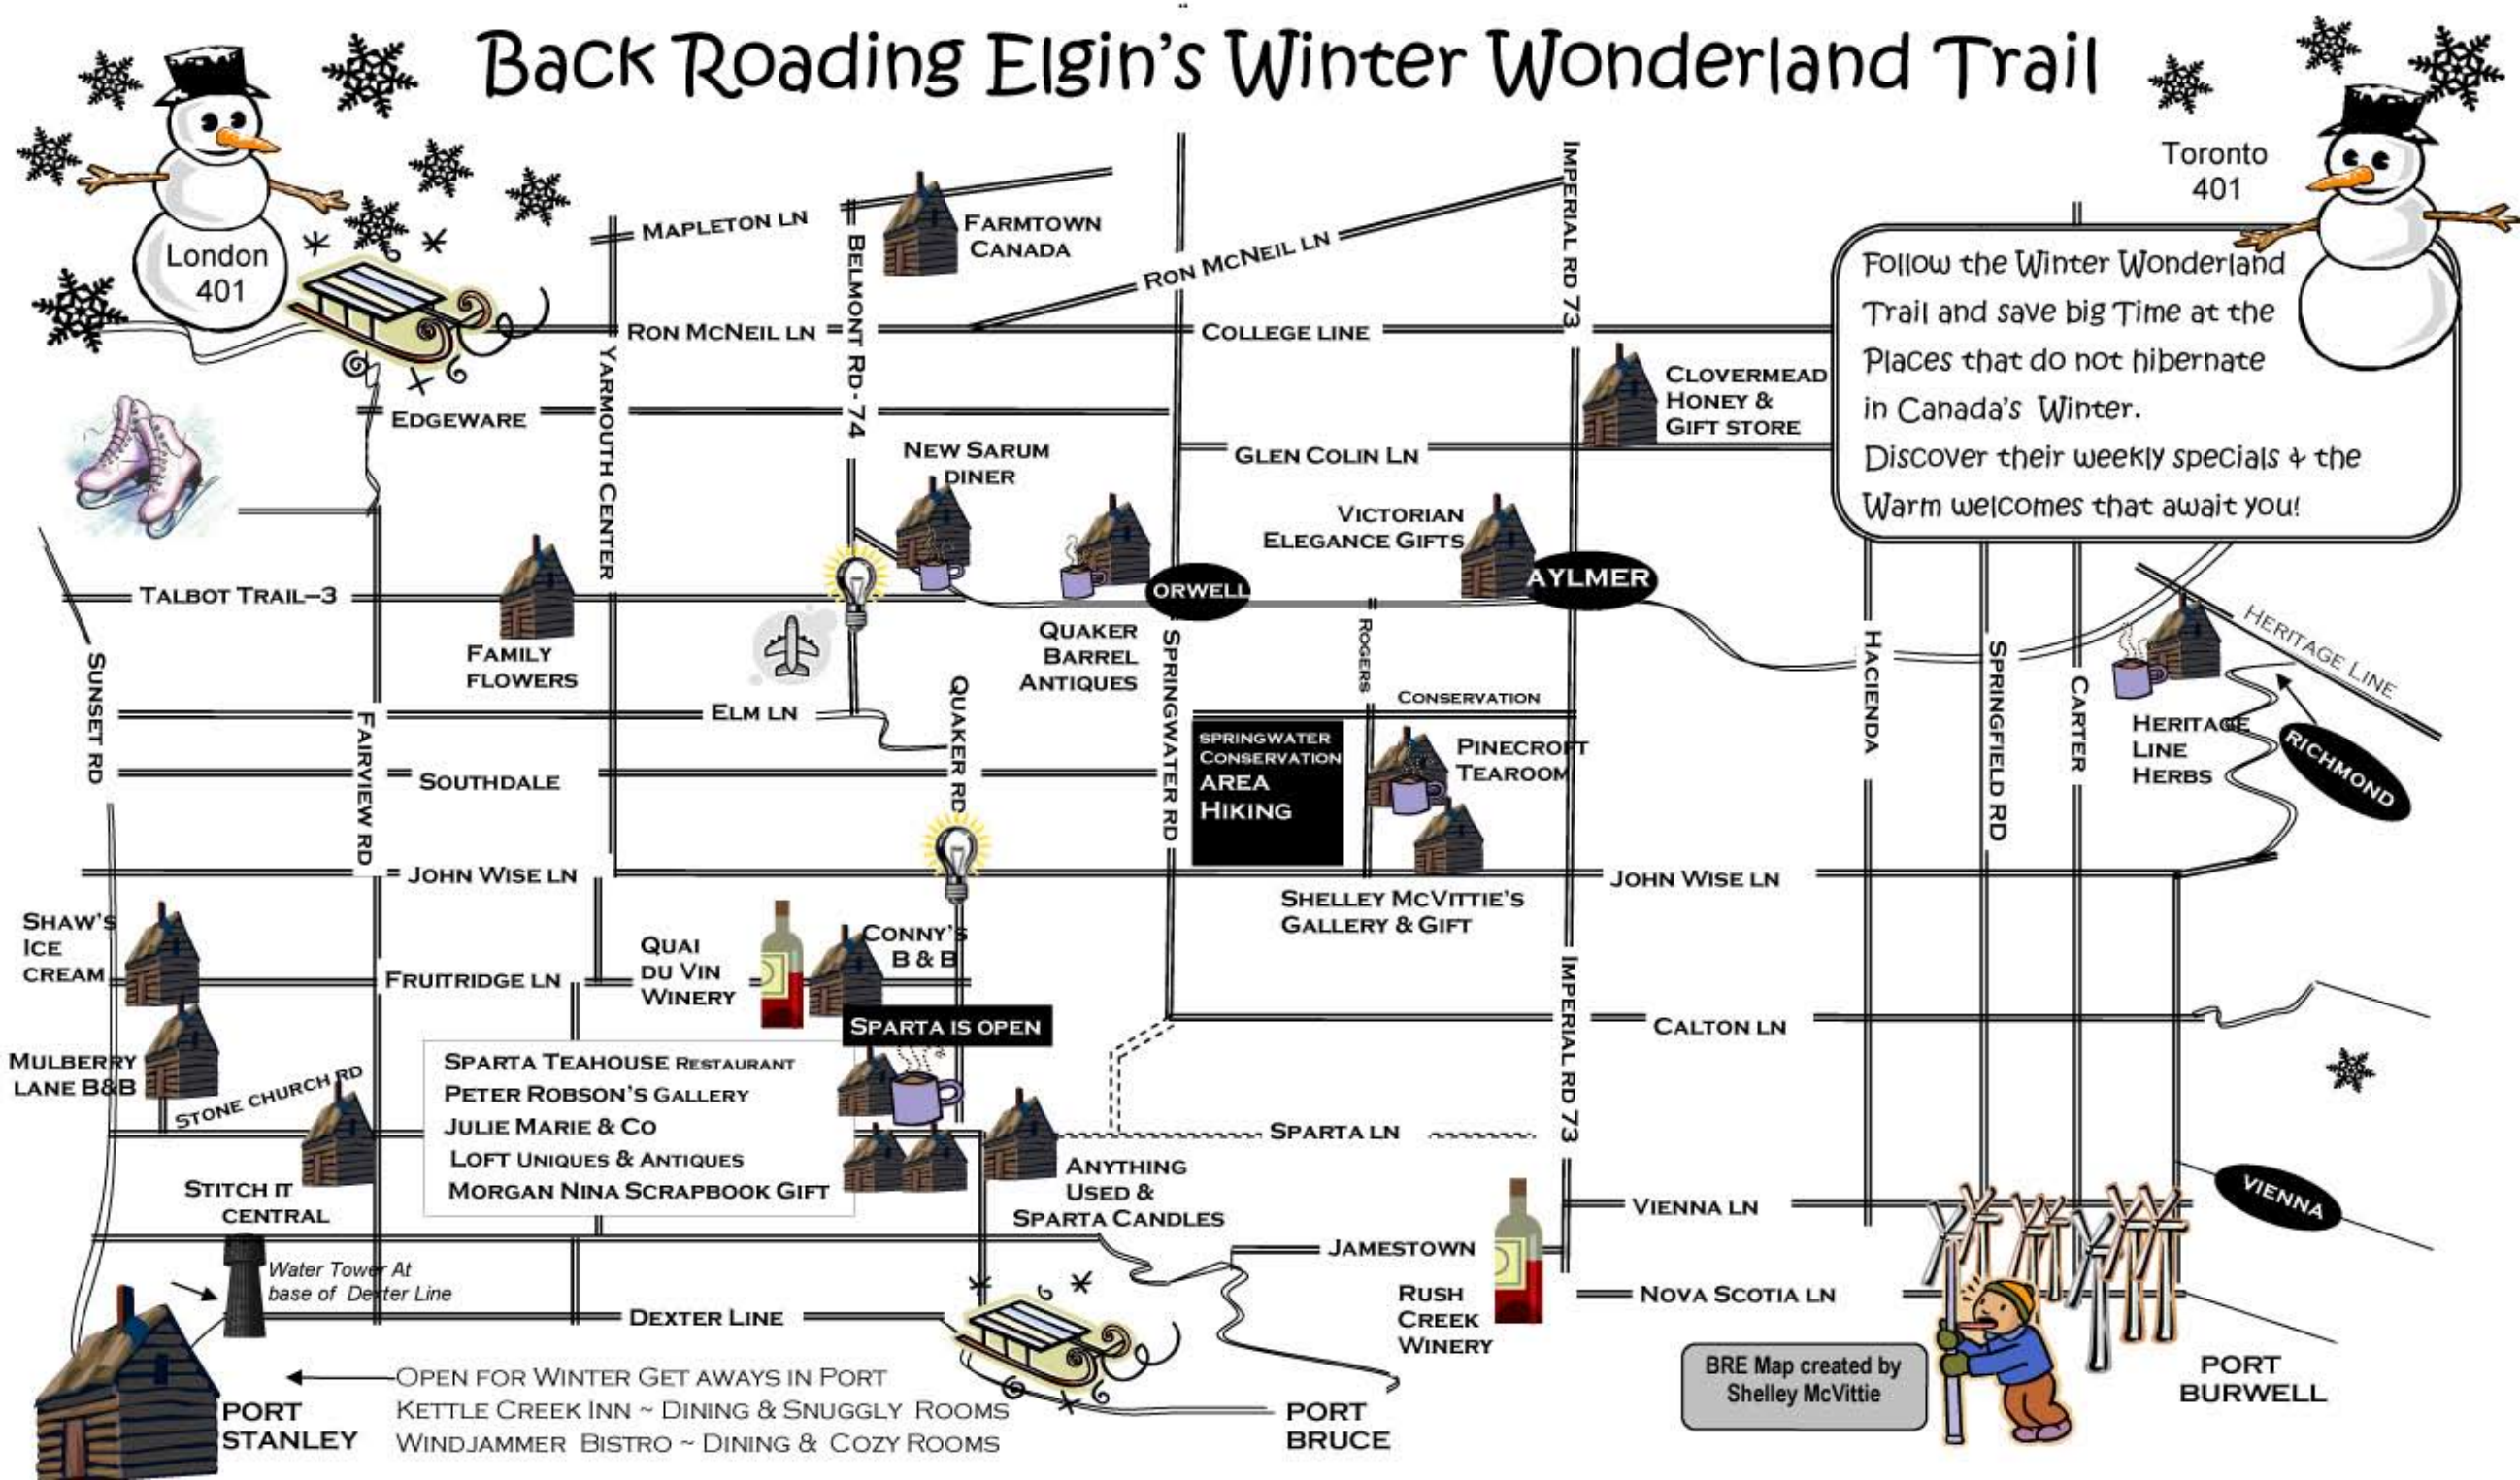

# Back Roding Elgin's Winter Wonderland Trail

Toronto  
401

Follow the Winter Wonderland Trail and save big Time at the Places that do not hibernate in Canada's Winter. Discover their weekly specials & the Warm welcomes that await you!

OPEN FOR WINTER GET AWAYS IN PORT  
 KETTLE CREEK INN ~ DINING & SNUGGLY ROOMS  
 WINDJAMMER BISTRO ~ DINING & COZY ROOMS

BRE Map created by  
 Shelley McVittie